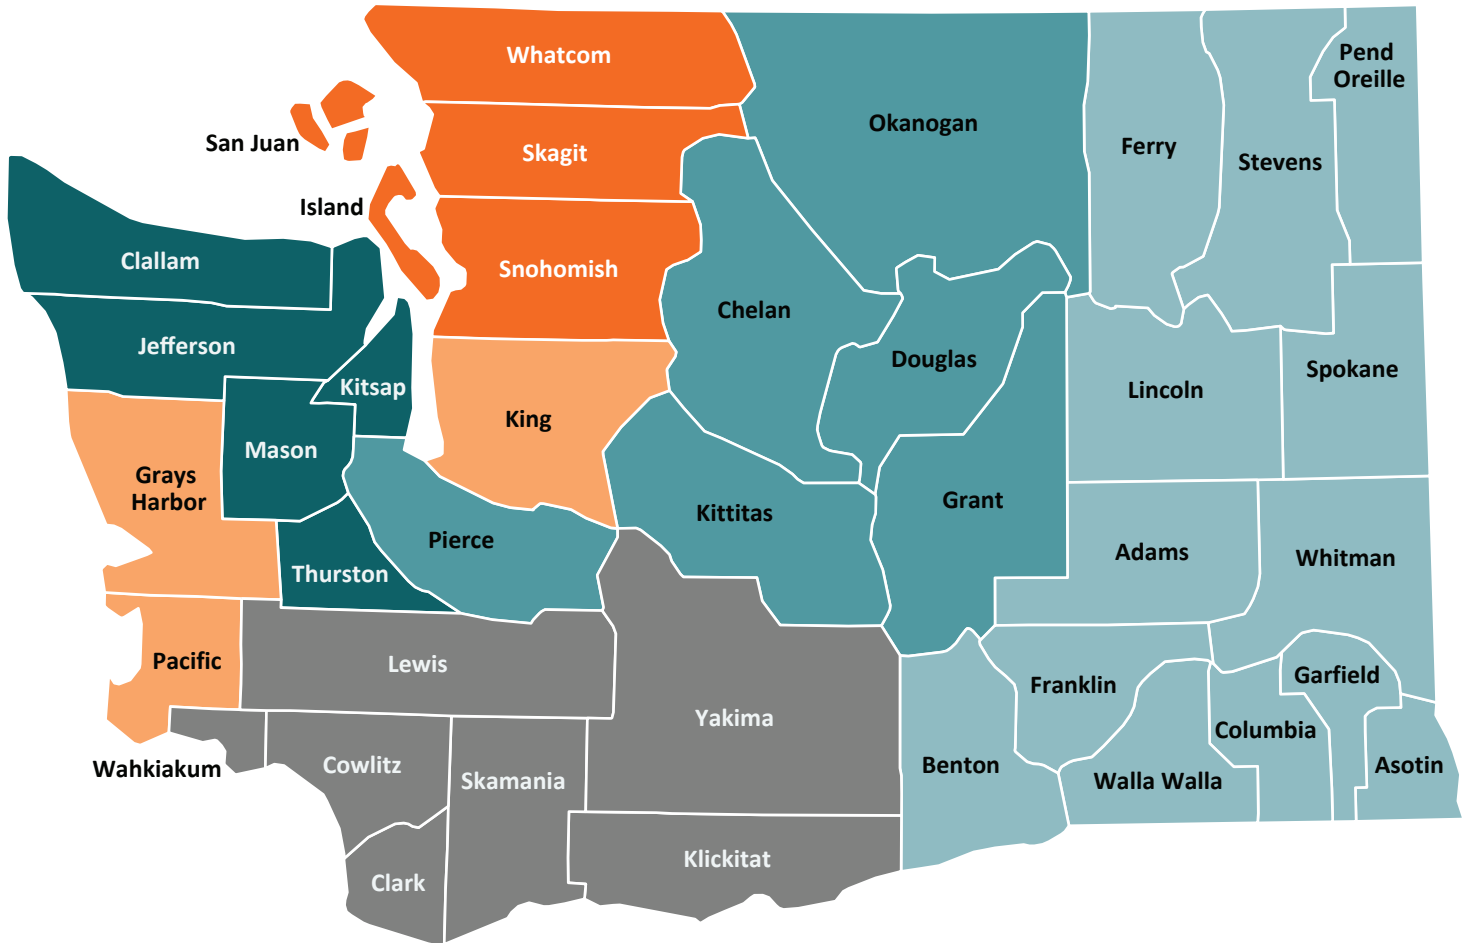

Education & Outreach service regions

Contact your representative for information about retirement education in your area.

	North	Rebecca Lehman	360.742.6843
	Coast and King Co.	Jeff Wagner	303.525.5493
	South	Bruce Anderholt	360.742.1770
	Peninsula	Stacy Rundle	360.951.5139
	Central	Catherine Cadoo	360.584.2161
	East	Kevin Zickler	509.230.8534